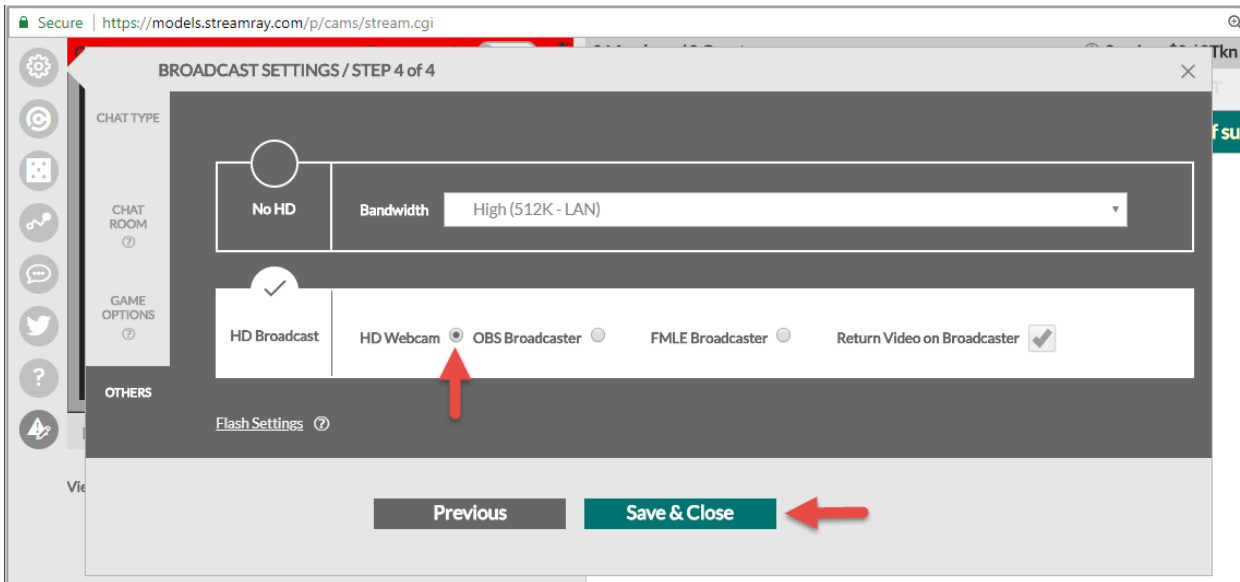

### Step 4

The Broadcast Settings panel is displayed. Click on Free, Tipping or Nude to select your chat type

**Step 5**  
Click on "Others"

**Step 6**  
Select the "HD Webcam" radio button then click the "Save & Close" button