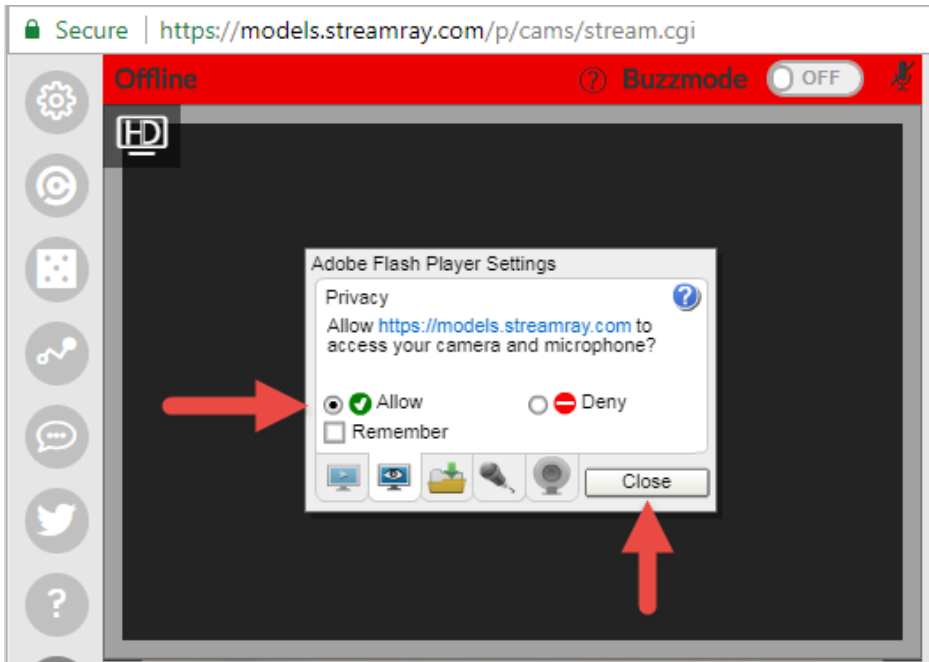

Step 7

The Adobe Flash Player settings are displayed. When prompted, click “Allow” in the Adobe Flash Player Settings then click on the “Close” button