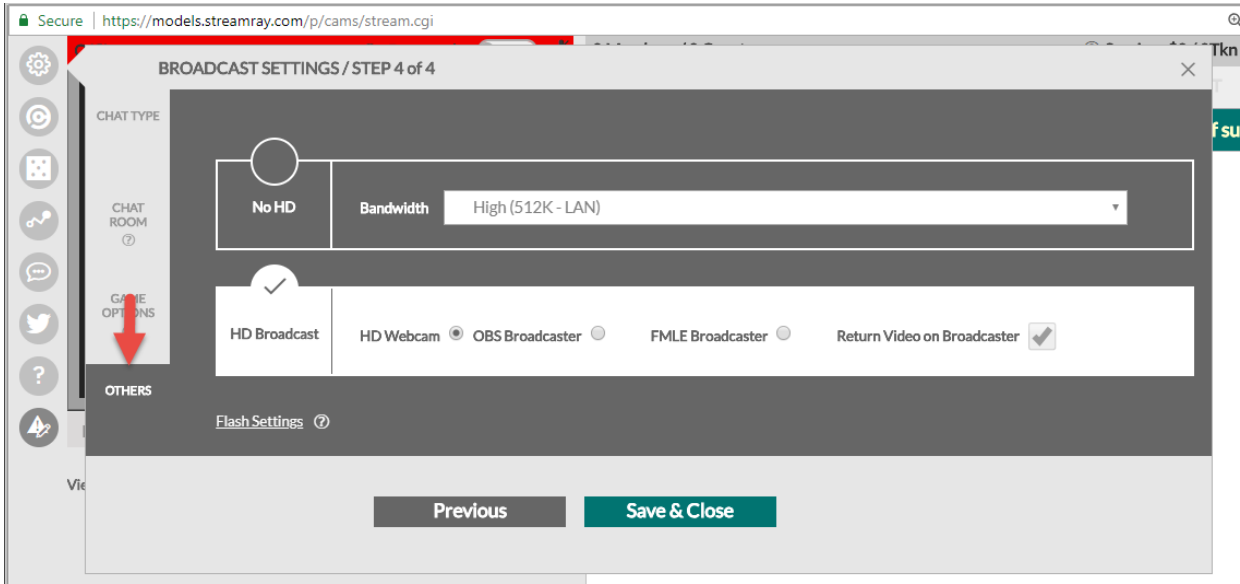

### Step 3

Click the "Begin Broadcasting" button

### Step 4

The Broadcast Settings panel is displayed. Click on Free, Tipping or Nude to select your chat type

**Step 5**  
Click on "Others"

**Step 6**  
Select the "HD Webcam" radio button then click the "Save & Close" button